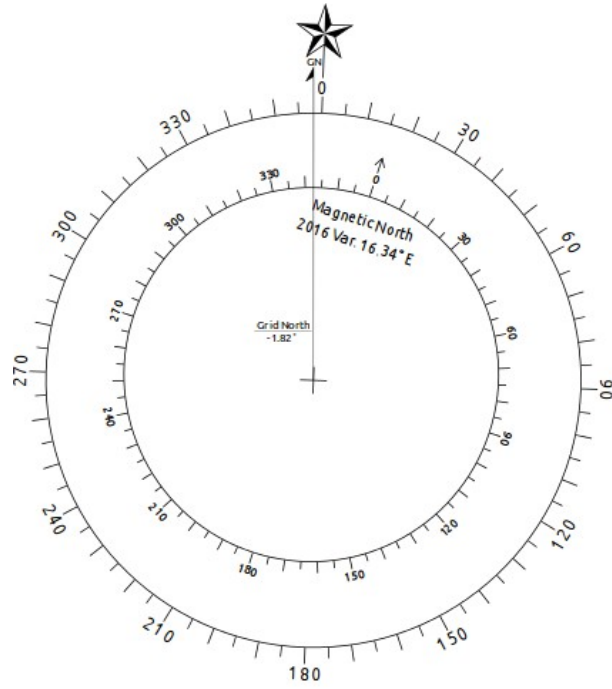

SVG text rendering problem, QGIS 2.14.

SVG rendered correctly -

Now rendering in QGIS 2.14 composer -