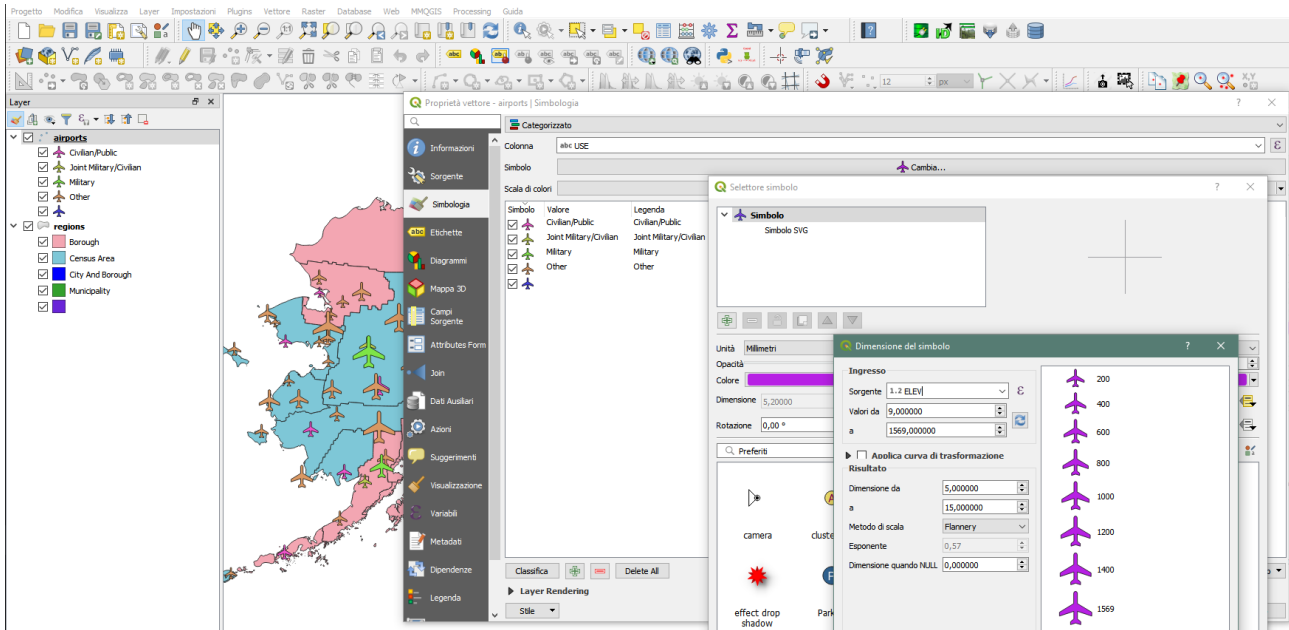

# Multivariate analysis with assistant

Result with NO Data defined size legend

# Multivariate analysis with ruled based dimension (case when function)

Result with NO Data defined size legend

Result with Data defined size legend

# Multivariate analysis with ruled based dimension and rotation (case when function)

Result with NO Data defined size legend

Result with Data defined size legend