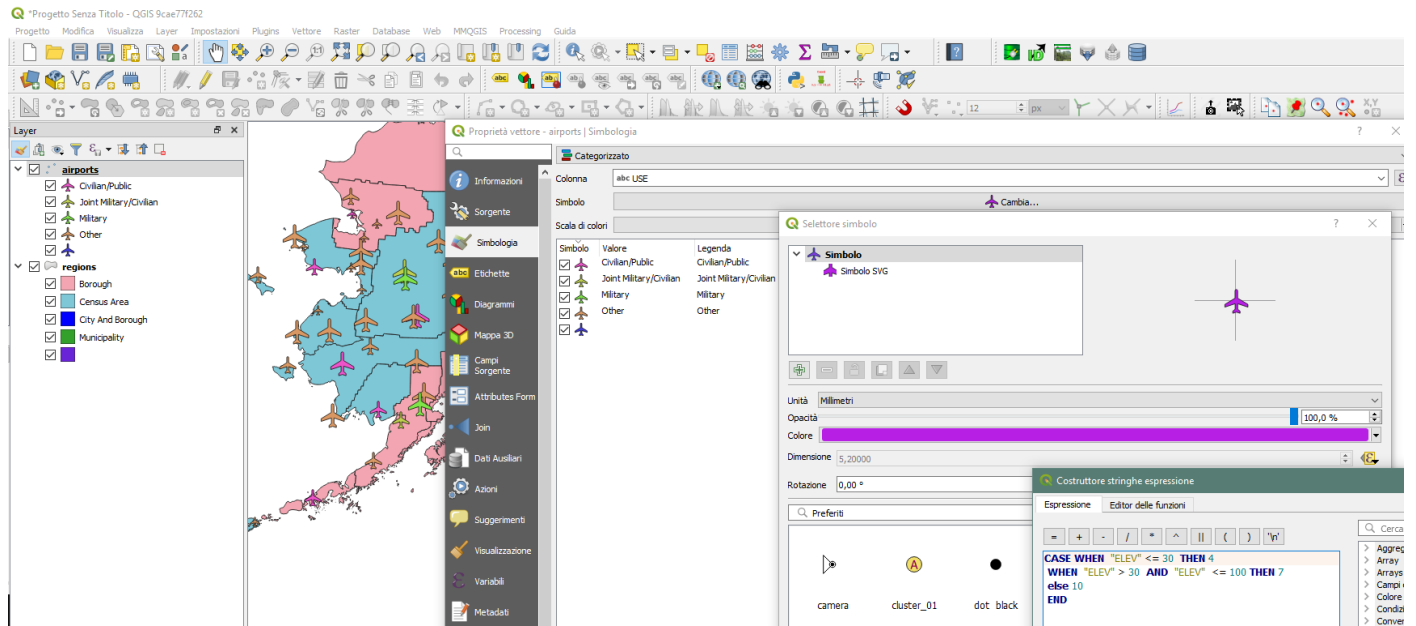

# Multivariate analysis with assistant

Result with NO Data defined size legend

# Multivariate analysis with ruled based dimension (case when function)

Result with NO Data defined size legend

Result with Data defined size legend

# Multivariate analysis with ruled based dimension and rotation (case when function)

Result with NO Data defined size legend

Result with Data defined size legend