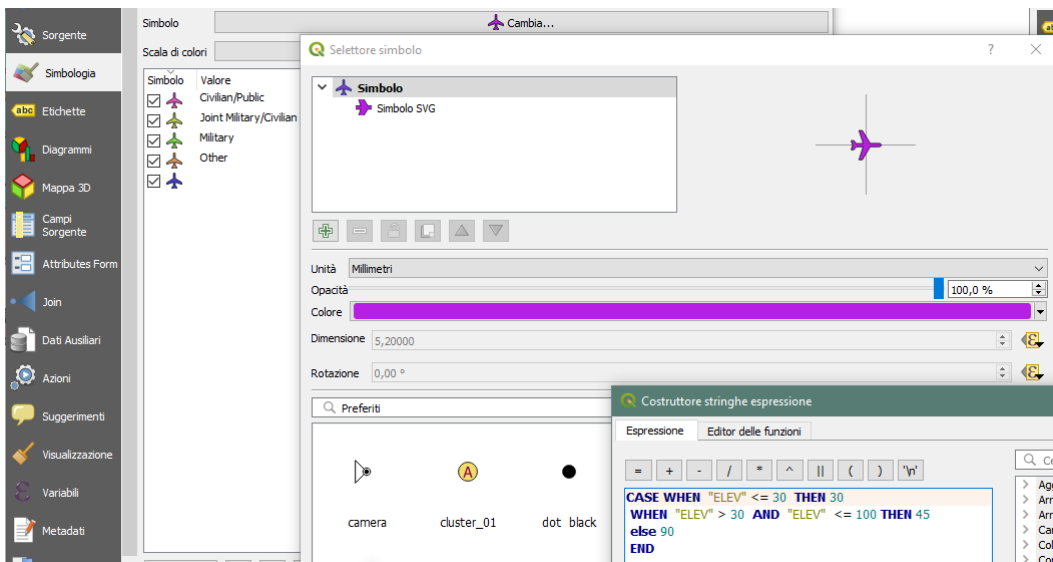

# Multivariate analysis with assistant

Result with NO Data defined size legend

# Multivariate analysis with ruled based dimension (case when function)

Result with NO Data defined size legend

Result with Data defined size legend

# Multivariate analysis with ruled based dimension and rotation (case when function)

Result with NO Data defined size legend

Result with Data defined size legend