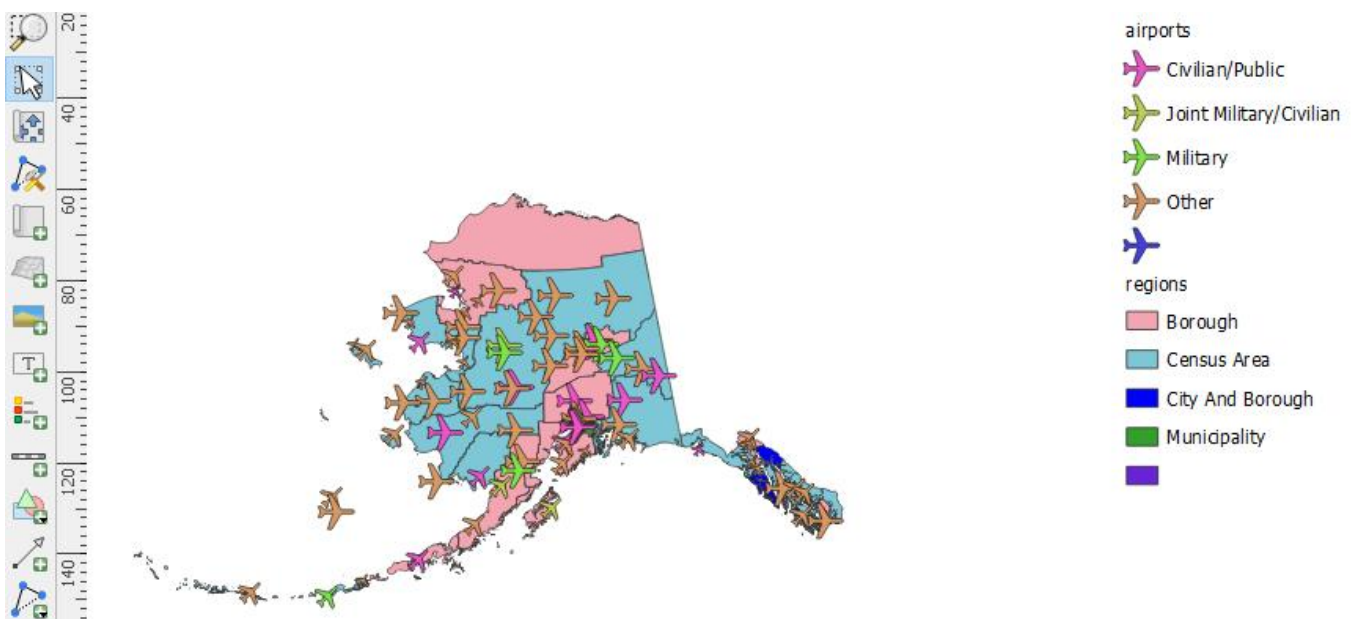

# Multivariate analysis with ruled based dimension (case when function)

Result with NO Data defined size legend

Result with Data defined size legend

# Multivariate analysis with ruled based dimension and rotation (case when function)

Result with NO Data defined size legend

Result with Data defined size legend