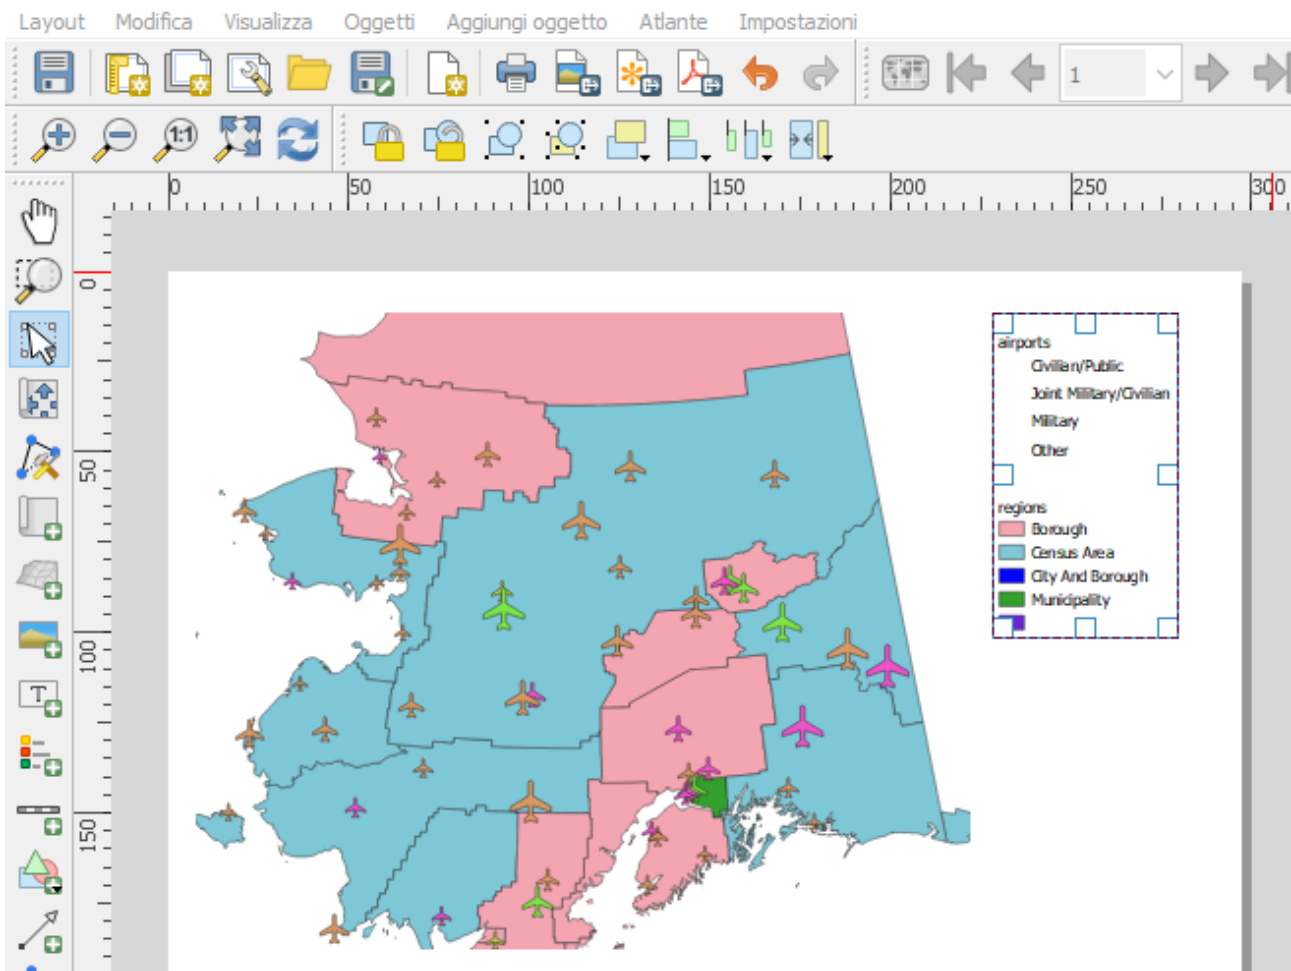

# Multivariate analysis with assistant

Result with NO Data defined size legend

# Multivariate analysis with ruled based dimension (case when function)

Result with NO Data defined size legend

Result with Data defined size legend

# Multivariate analysis with ruled based dimension and rotation (case when function)

Result with NO Data defined size legend

Result with Data defined size legend