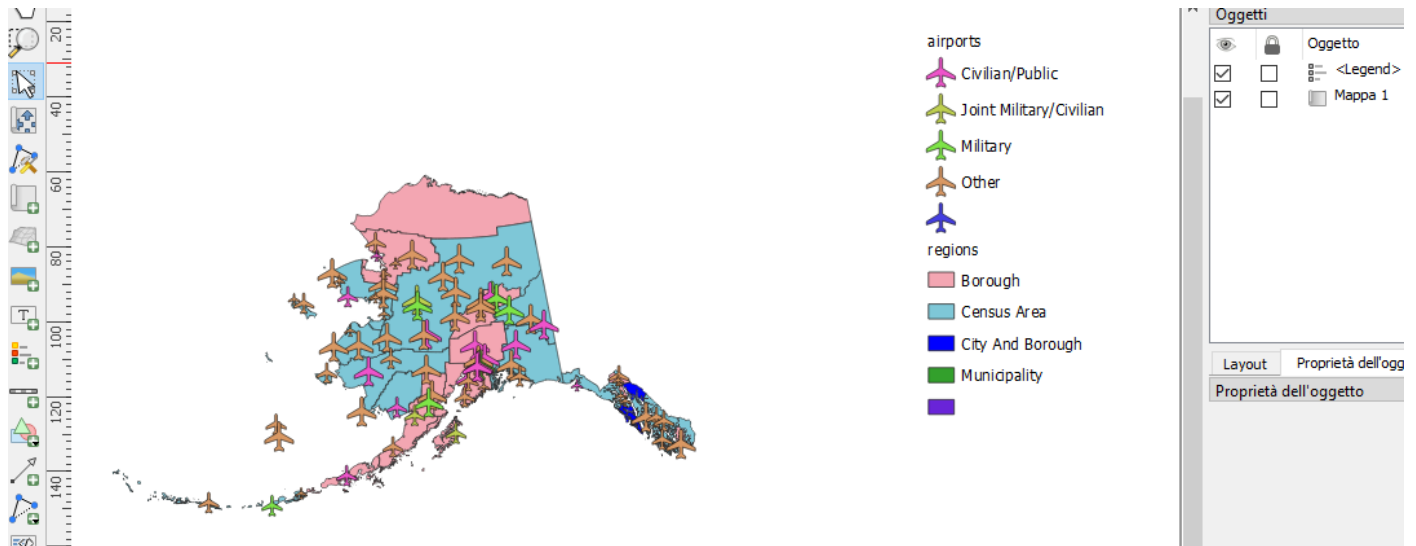

# Multivariate analysis with assistant

Result with NO Data defined size legend

# Multivariate analysis with ruled based dimension (case when function)

Result with NO Data defined size legend

Result with Data defined size legend

# Multivariate analysis with ruled based dimension and rotation (case when function)

Result with NO Data defined size legend

Result with Data defined size legend